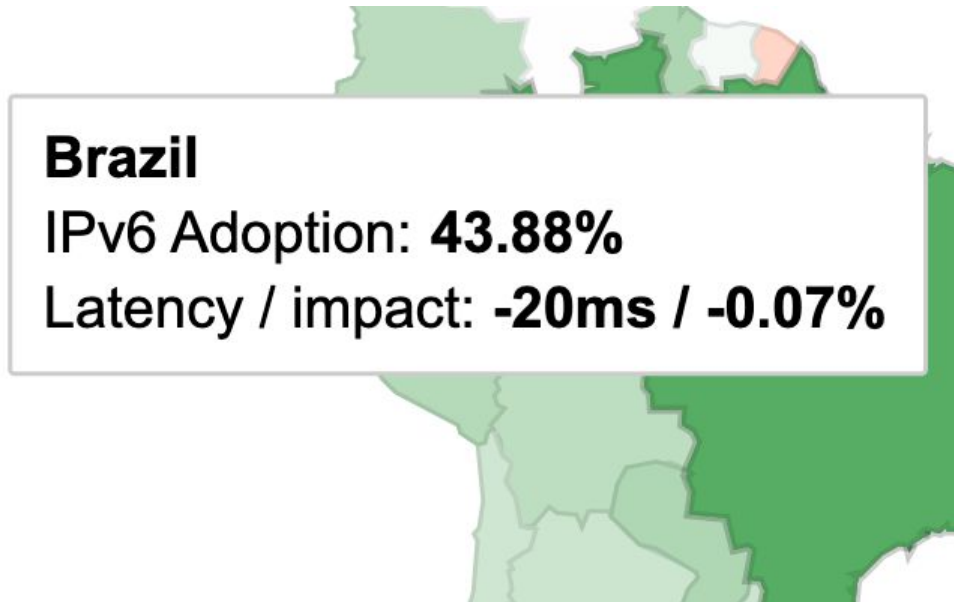

## France

IPv6 Adoption: **53.06%**

Latency / impact: **0ms / -0.01%**

fonte: <https://www.google.com/intl/en/ipv6/statistics.html>

## Germany

IPv6 Adoption: **55.38%**

Latency / impact: **0ms / -0.01%**

fonte: <https://www.google.com/intl/en/ipv6/statistics.html>

fonte: <https://www.google.com/intl/en/ipv6/statistics.html>

fonte: <https://www.google.com/intl/en/ipv6/statistics.html>

Ranking *	Country / Region	IPv6 Adopti...
1	India	68.28%
2	United States	59.08%
3	Brazil	42.99%
4	Vietnam	52.57%
5	Mexico	42.47%
6	Thailand	47.76%
7	Germany	61.28%

\* Ranking based on traffic volume.

fonte: <https://www.facebook.com/ipv6/>