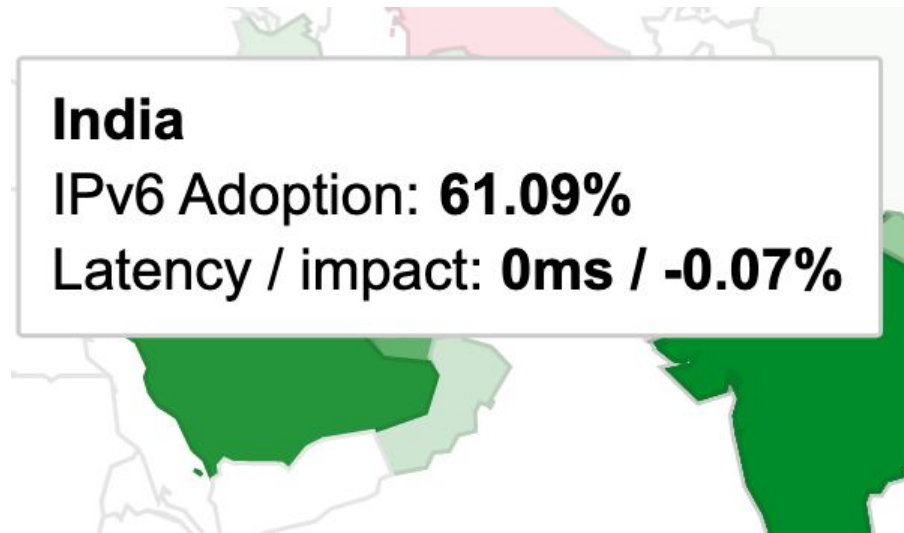

# IPv6

Onde estamos?

# Onde estamos?

RIR IPv4 Address Run-Down Model

fonte: <https://labs.apnic.net/?p=1288>

fonte: <https://www.google.com/intl/en/ipv6/statistics.html>

**United States**

IPv6 Adoption: **46.34%**

Latency / impact: **-10ms / -0.01%**

fonte: <https://www.google.com/intl/en/ipv6/statistics.html>

fonte: <https://www.google.com/intl/en/ipv6/statistics.html>

fonte: <https://www.google.com/intl/en/ipv6/statistics.html>

A map of Southeast Asia is shown in the background, with a white callout box containing text. The box is positioned over the Malay Peninsula and Sumatra. The text inside the box provides statistics for Malaysia.

## Malaysia

IPv6 Adoption: **56.5%**

Latency / impact: **-10ms / -0.15%**

fonte: <https://www.google.com/intl/en/ipv6/statistics.html>

fonte: <https://www.google.com/intl/en/ipv6/statistics.html>

**Belgium**