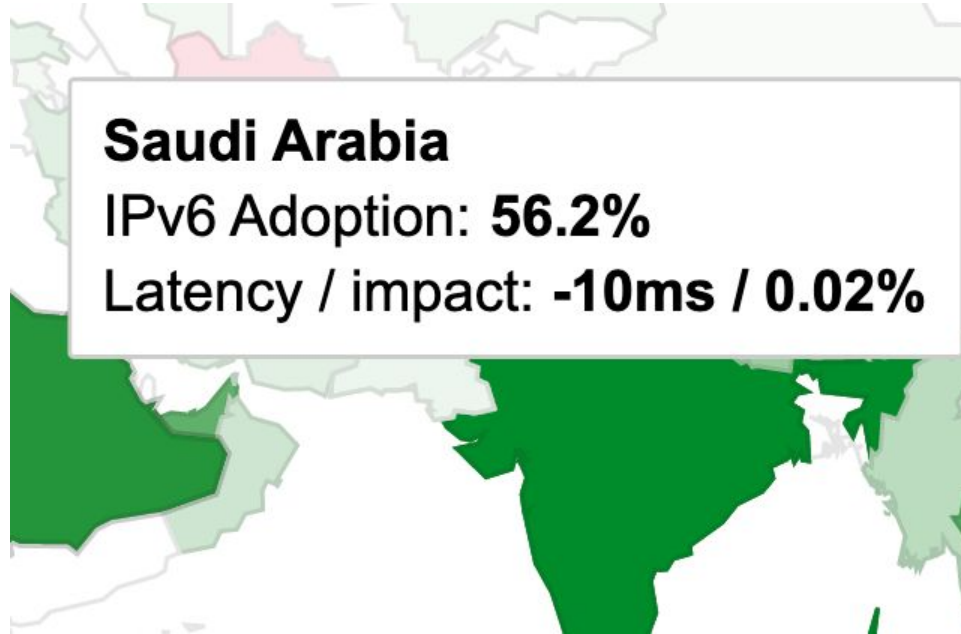

fonte: <https://www.google.com/intl/en/ipv6/statistics.html>