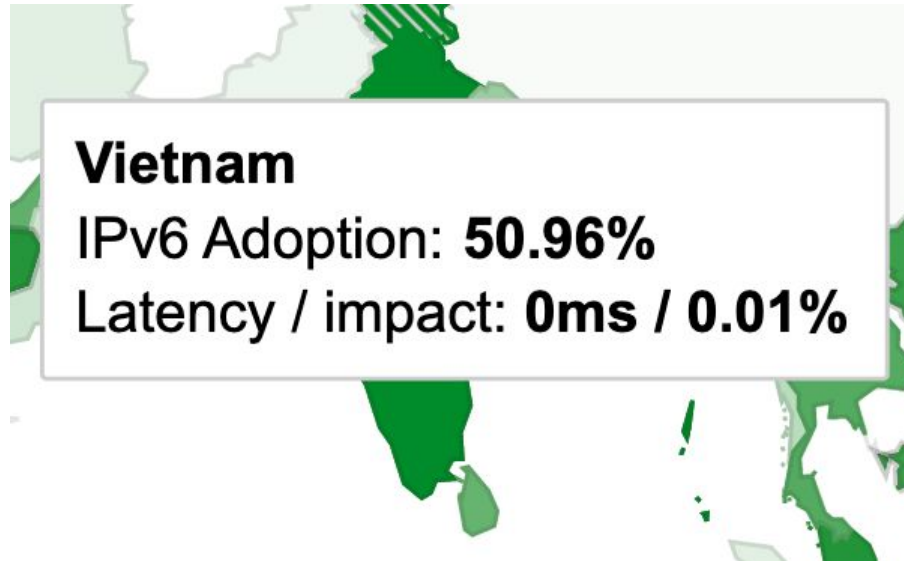

fonte: <https://www.google.com/intl/en/ipv6/statistics.html>

fonte: <https://www.google.com/intl/en/ipv6/statistics.html>

fonte: <https://www.google.com/intl/en/ipv6/statistics.html>

A map of Southeast Asia is shown in the background, with a white callout box containing text. The box is positioned over the Malay Peninsula and Sumatra. The text inside the box provides statistics for Malaysia.

## Malaysia

IPv6 Adoption: **56.5%**

Latency / impact: **-10ms / -0.15%**

fonte: <https://www.google.com/intl/en/ipv6/statistics.html>

fonte: <https://www.google.com/intl/en/ipv6/statistics.html>

**Belgium**