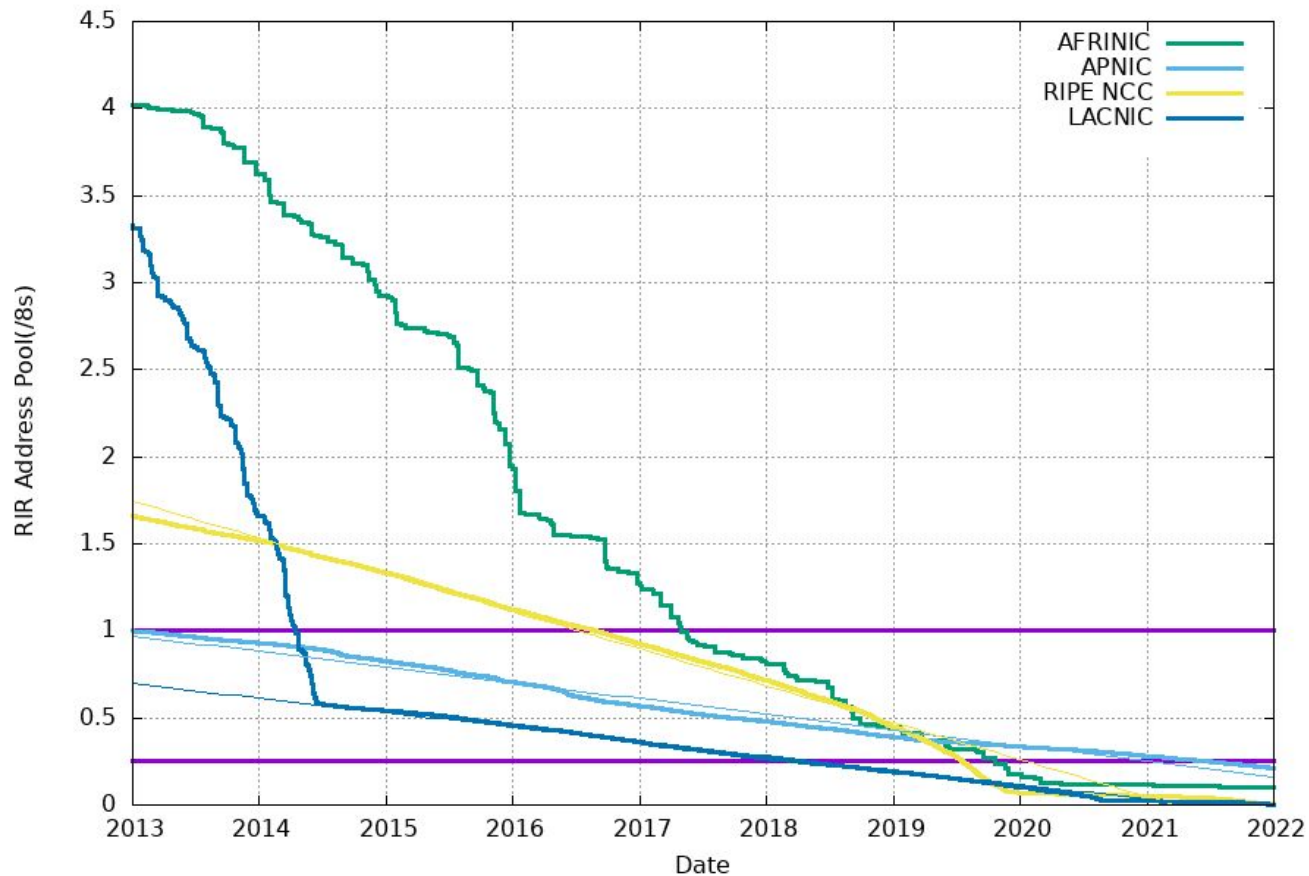

# IPv6

Onde estamos?

# Onde estamos?

RIR IPv4 Address Run-Down Model

fonte: <https://labs.apnic.net/?p=1288>

fonte: <https://www.google.com/intl/en/ipv6/statistics.html>

**United States**

IPv6 Adoption: **46.34%**

Latency / impact: **-10ms / -0.01%**

fonte: <https://www.google.com/intl/en/ipv6/statistics.html>

fonte: <https://www.google.com/intl/en/ipv6/statistics.html>

fonte: <https://www.google.com/intl/en/ipv6/statistics.html>

A map of Southeast Asia is shown in the background, with a white callout box containing text. The box is positioned over the Malay Peninsula and Sumatra. The text inside the box provides statistics for Malaysia.