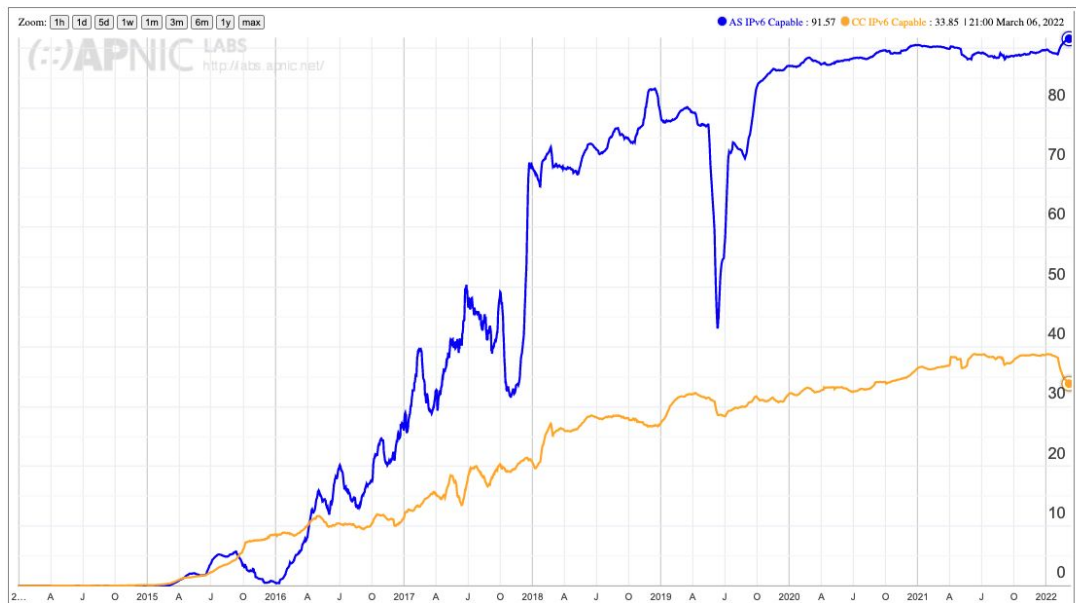

IPv6 Per-Country Deployment for AS26599: TELEFONICA BRASIL S.A, Brazil (BR)

Fonte: <https://stats.labs.apnic.net/ipv6/AS26599?a=26599&c=BR&x=1&s=0&p=0&w=30&s=1>