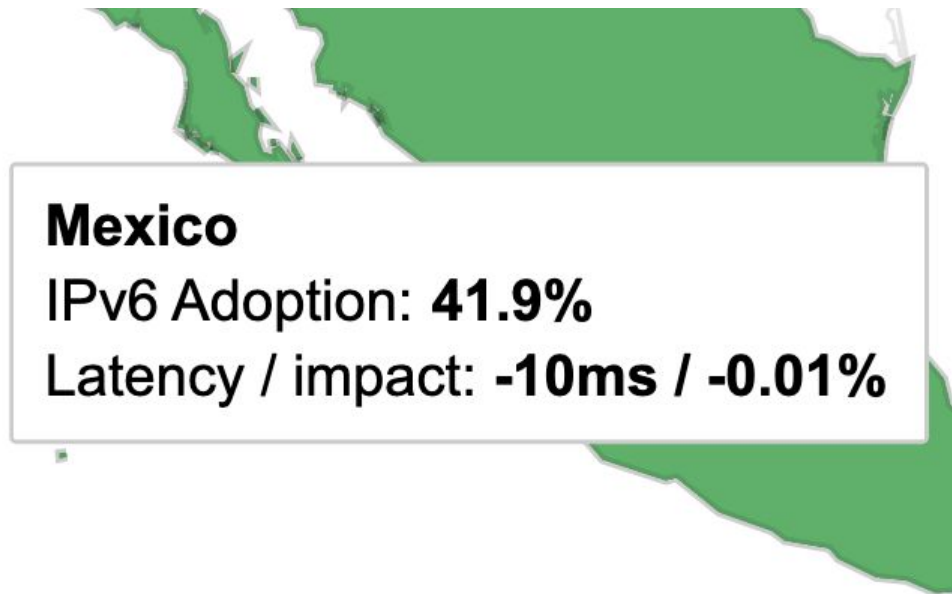

IPv6 Adoption: **56.3%**

Latency / impact: **0ms / 0%**

fonte: <https://www.google.com/intl/en/ipv6/statistics.html>

## France

IPv6 Adoption: **53.06%**

Latency / impact: **0ms / -0.01%**

fonte: <https://www.google.com/intl/en/ipv6/statistics.html>

## Germany

IPv6 Adoption: **55.38%**

Latency / impact: **0ms / -0.01%**

fonte: <https://www.google.com/intl/en/ipv6/statistics.html>

fonte: <https://www.google.com/intl/en/ipv6/statistics.html>

fonte: <https://www.google.com/intl/en/ipv6/statistics.html>

Ranking *	Country / Region	IPv6 Adopti...
1	India	68.28%
2	United States	59.08%
3	Brazil	42.99%
4	Vietnam	52.57%
5	Mexico	42.47%
6	Thailand	47.76%
7	Germany	61.28%

\* Ranking based on traffic volume.

fonte: <https://www.facebook.com/ipv6/>