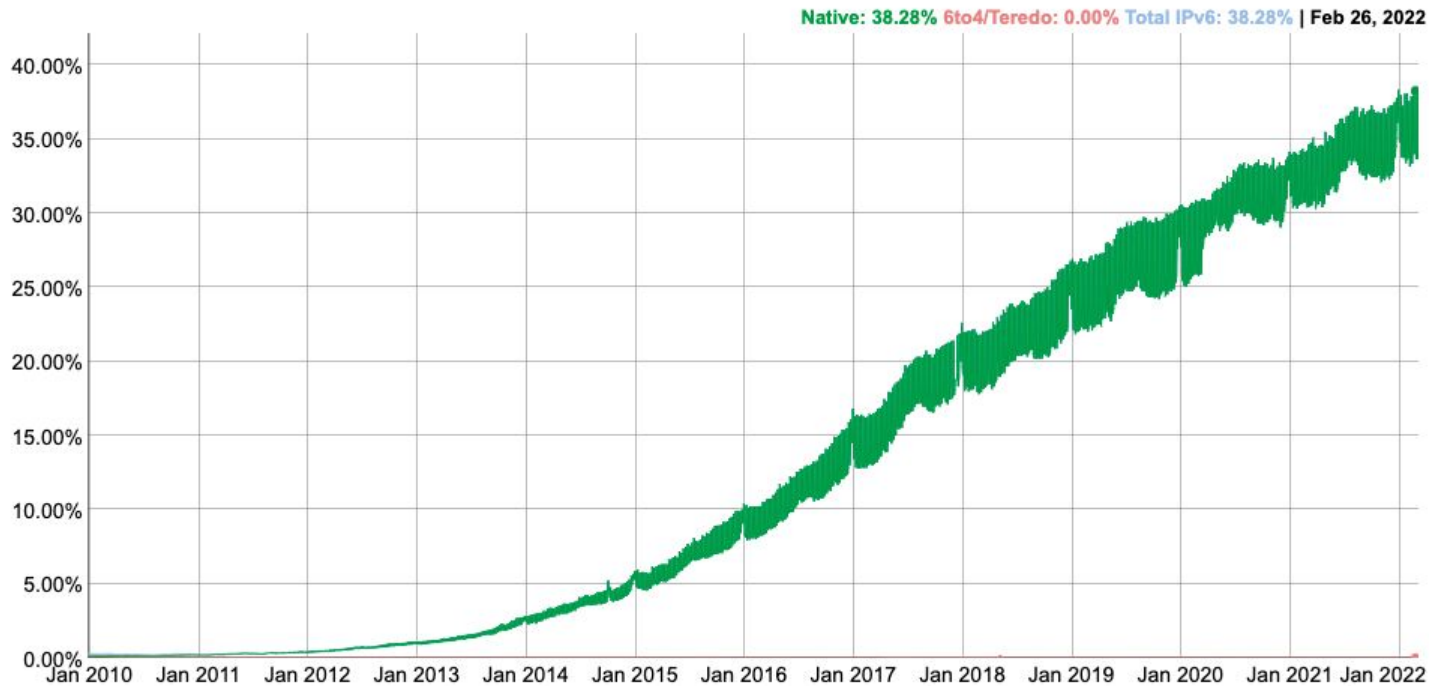

# IPv6

Onde estamos?

# Onde estamos?

RIR IPv4 Address Run-Down Model

fonte: <https://labs.apnic.net/?p=1288>

fonte: <https://www.google.com/intl/en/ipv6/statistics.html>

**United States**

IPv6 Adoption: **46.34%**

Latency / impact: **-10ms / -0.01%**